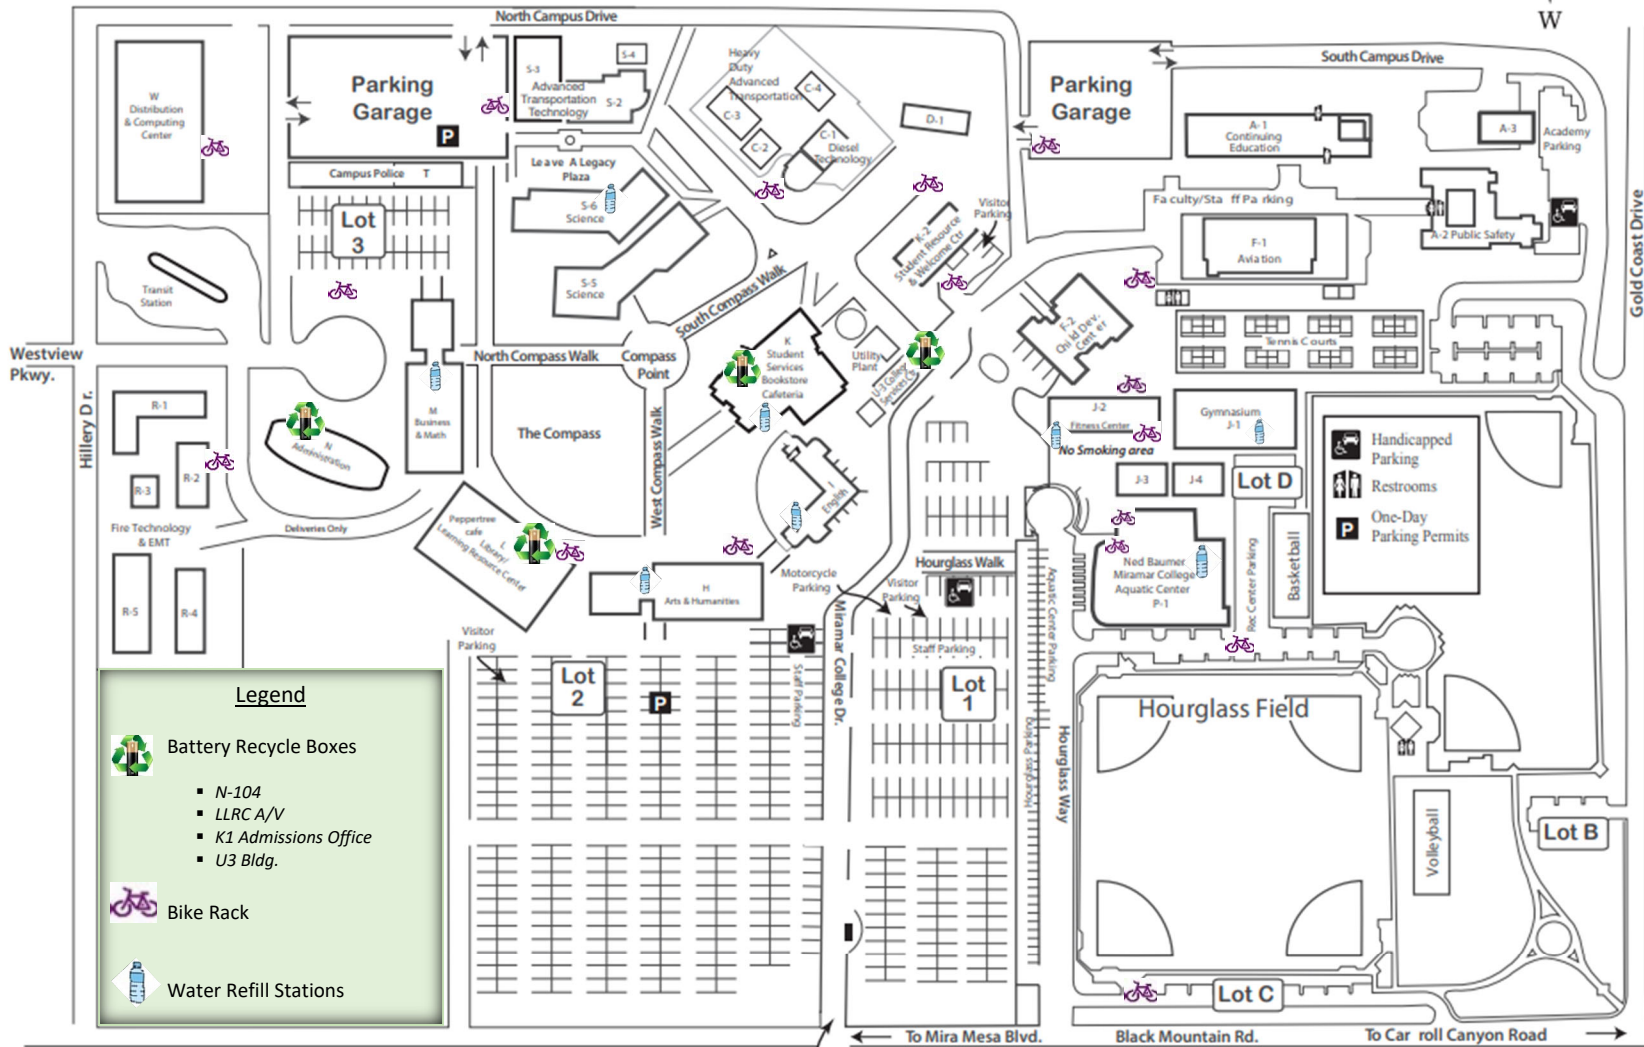

SAN DIEGO MIRAMAR COLLEGE CAMPUS MAP

Smoke Free Campus - Board Policy 0505

Legend

- Battery Recycle Boxes
 - N-104
 - LLRC A/V
 - K1 Admissions Office
 - U3 Bldg.
- Bike Rack
- Water Refill Stations

Subject to change. Check www.sdmiramar.edu for up-to-date information.

P Miramar College Drive