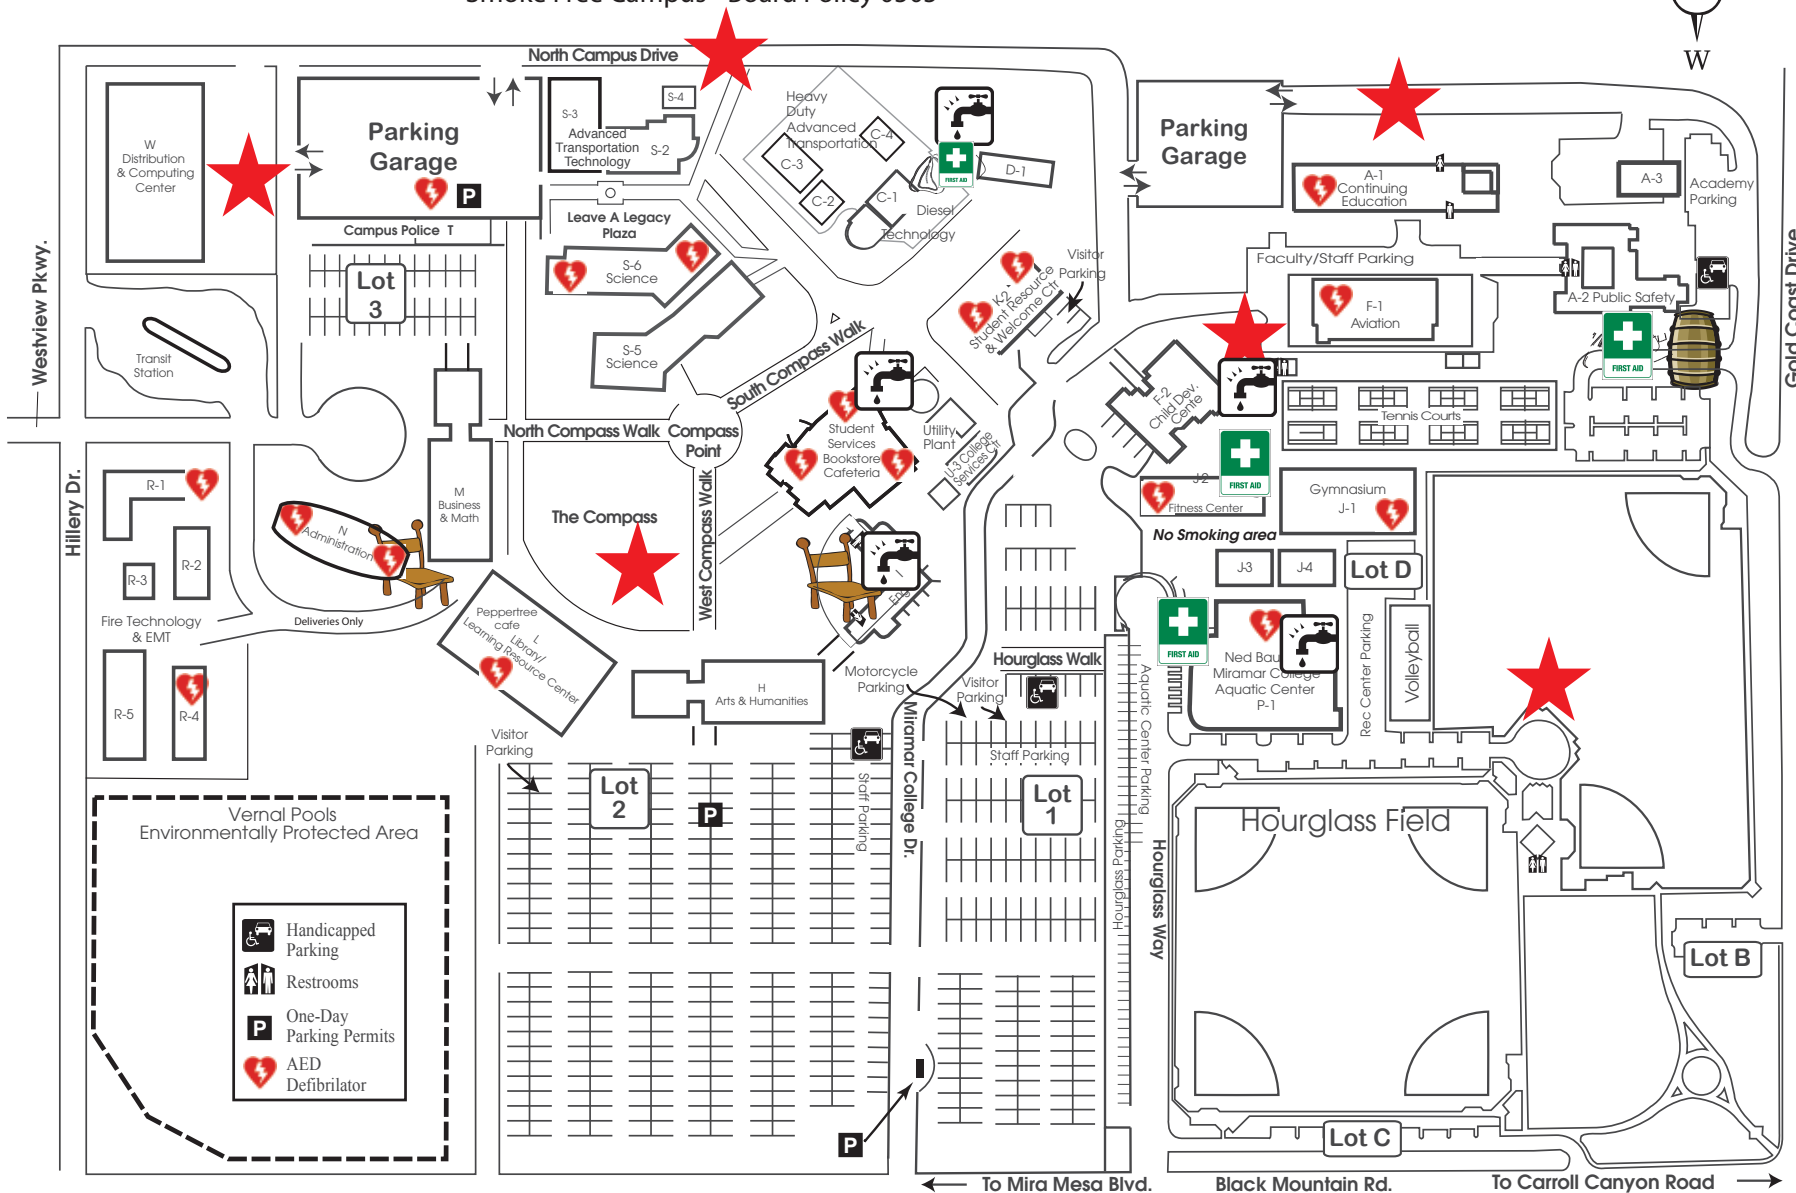

SAN DIEGO MIRAMAR COLLEGE CAMPUS MAP

Smoke Free Campus - Board Policy 0505

Water Supply F-200 I-114 E-100 Utility Plant S-100 Pool	Emergency Supplies Cargo Container	Evacuation Area East of A-100 North Campus Dr. North Campus Dr. W Building East of A-100 North Campus Dr. North Campus Dr. W Building	Evac Chair 2nd Floor of I-100 2nd floor of N-100 stairwell	1st Aid Supplies Cargo Container P-103 J-202 S-100